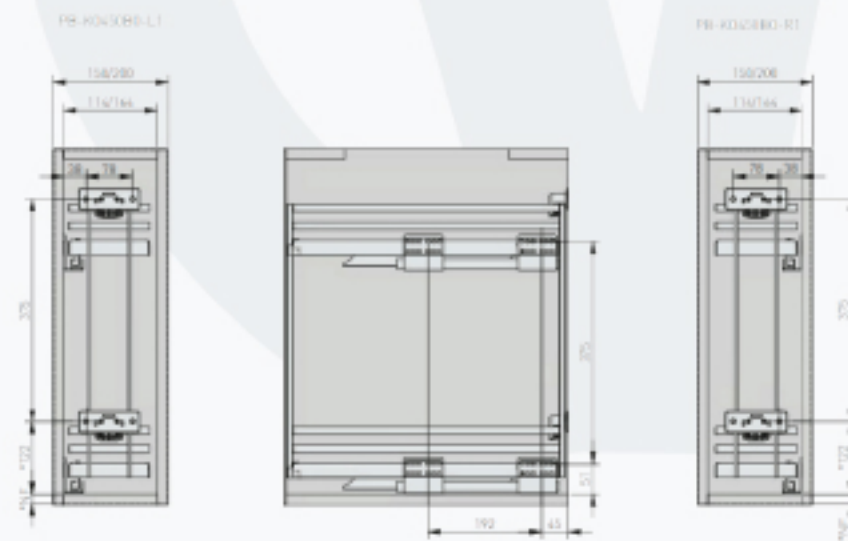

PB-KO450BO-L1	x2	chrome	Steel
PB-KO450BO-R1	x2