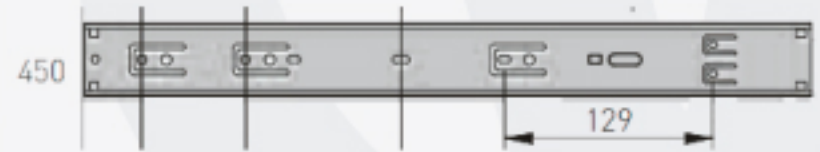

PK-L-H45-450-B	450	full	40	Galvanized	Steel

* Mounting information: for proper drawer operation, the width of the drawer can not exceed the nominal slide length.