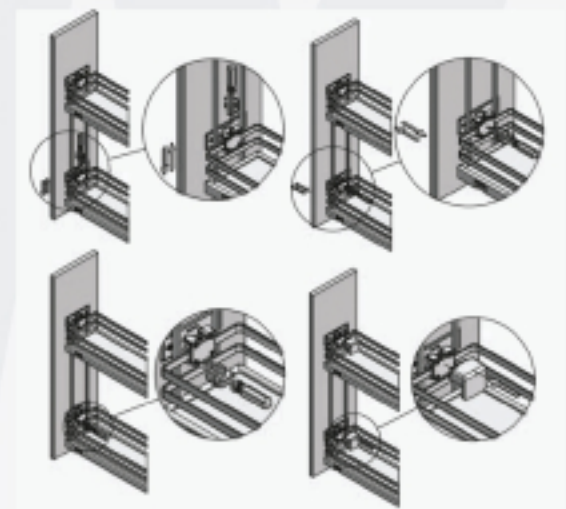

mm
KO-150BO-60	150
KO-200BO-60	200
	Galvanized
	Anthracite
	Steel