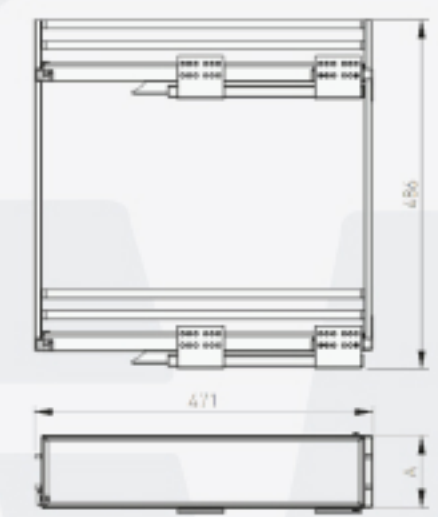

▪ KITCHEN ACCESSORIES

1- Side cargo basket MovixPro