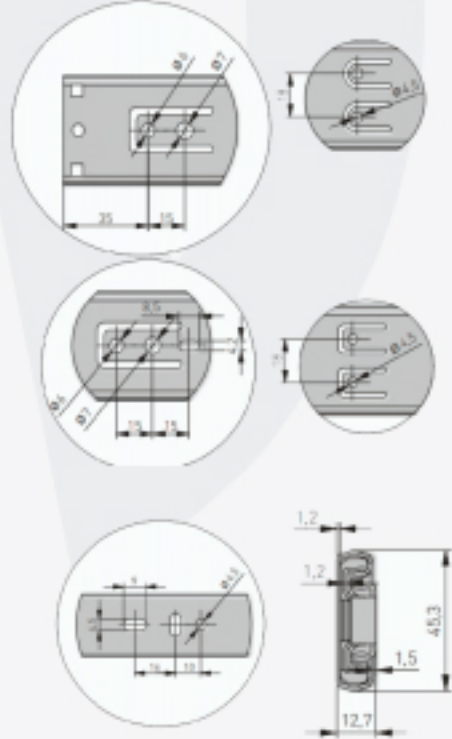

PK-L-H45-450-B	450	full	40	Galvanized	Steel

* Mounting information: for proper drawer operation, the width of the drawer can not exceed the nominal slide length.