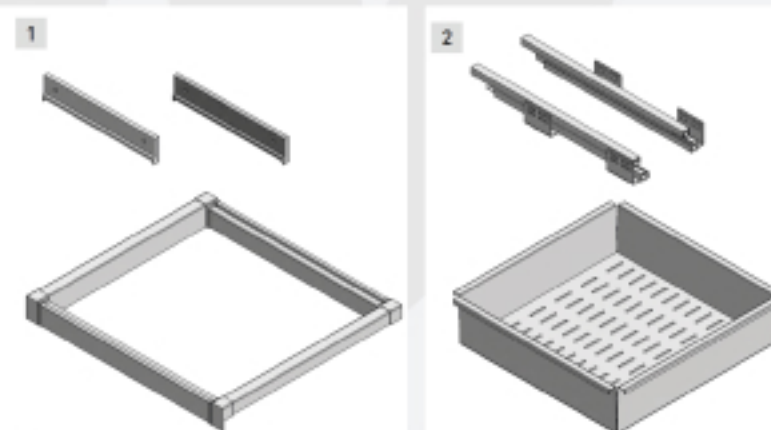

NEW

• Elite Drawer Basket 600 mm

• **Product Code**

• WG-KOSZM60-60

• WG-KOSZ60-60