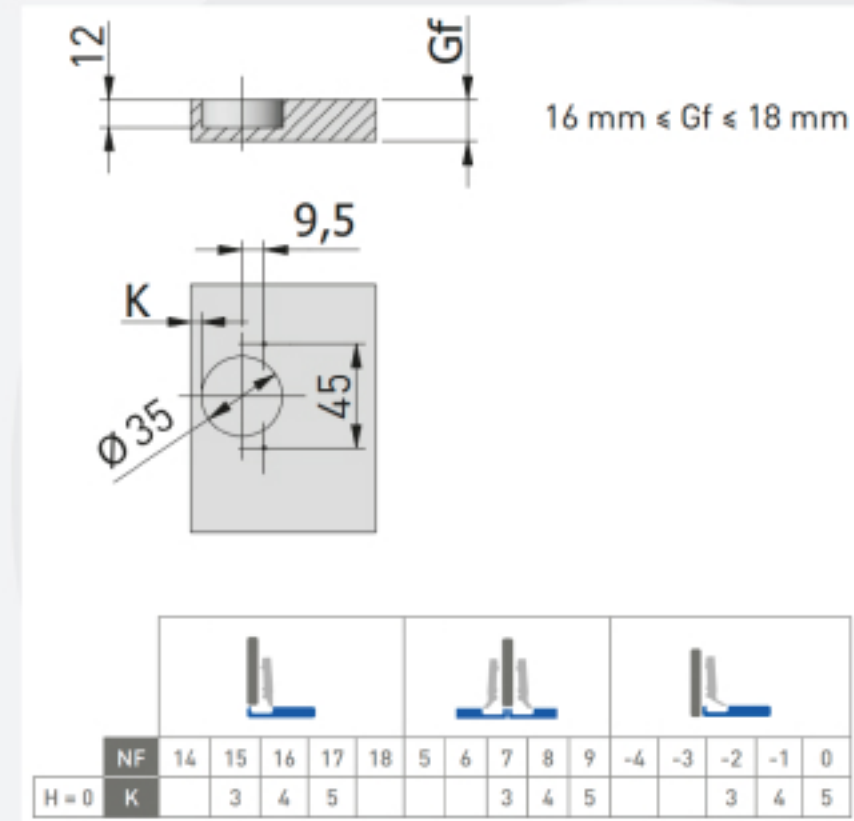

• Hinge Cup Installation

- > FN= front overlay (mm)
- > H= mounting plate height
- > K= gap between hinge cup and cabinet edge (mm)
- > GF= front thickness